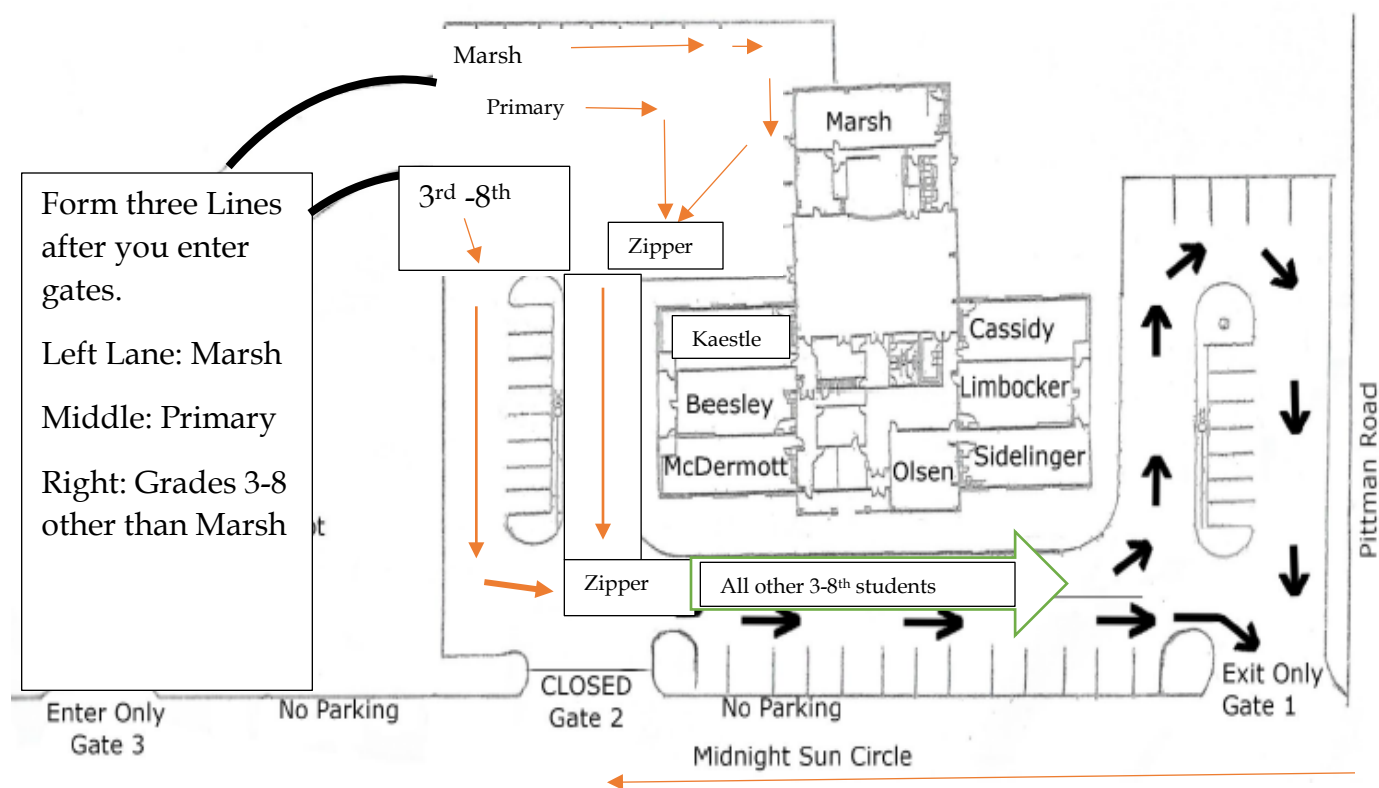

## Arrival/ Drop-off MAP Midnight Sun Family Learning Center

### Parents and Guardians:

We have additional signs in our parking lot until winter as guidance. I do not have staff members outdoors directing traffic due to safety issues. I will be in the parking lot for the first two weeks of school to ensure yielding is working. "Zipper" is a yield term. Mrs. Marsh's parents will go through Primary drop-off lanes also. Have patience with one another. **Drive slow and please, stay off of your cell phones during active arrival/dismissal procedures.** Do not park on Midnight Sun Drive and walk your students to their classroom or drop off students on Midnight Sun Drive. You can park in our lower parking lot, use the walkway and walk your students to their classroom. You will still need to use the same route as others to exit. Parents are asked to remain in vehicles during active drop-off. Place child(ren) on drivers side to exit vehicle for safety reasons.