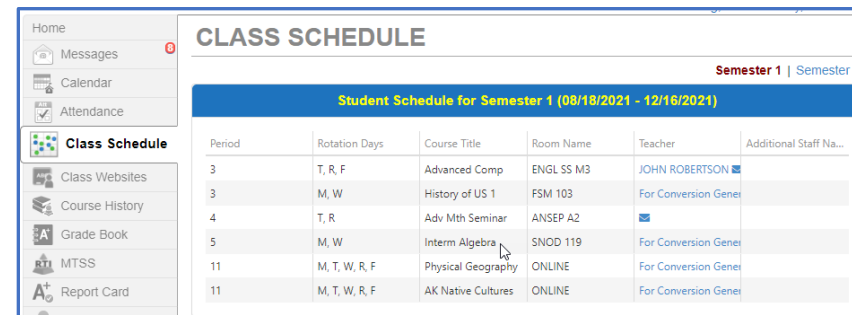

## StudentVUE/ParentVUE phone app view:

- Class Schedule may default to “Daily” schedule. Click dropdown to select the semester for which you want to view classes.

## StudentVUE/ParentVUE desktop view:

Period (Meeting Times)      Meeting Day(s)