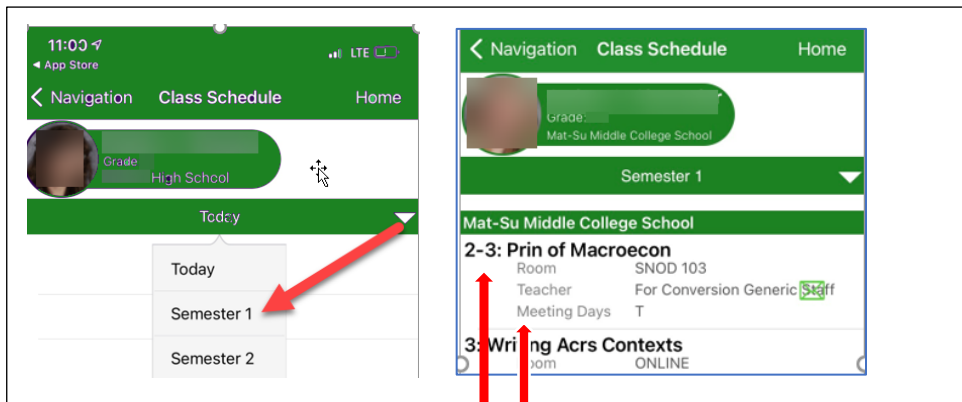

# How to Read Student Schedule for Mat-Su Middle College School

Student schedules are available in StudentVUE/ParentVUE under the “Class Schedule” link.

## StudentVUE/ParentVUE phone app view:

- Class Schedule may default to “Daily” schedule. Click dropdown to select the semester for which you want to view classes.

## StudentVUE/ParentVUE desktop view:

Period (Meeting Times)      Meeting Day(s)