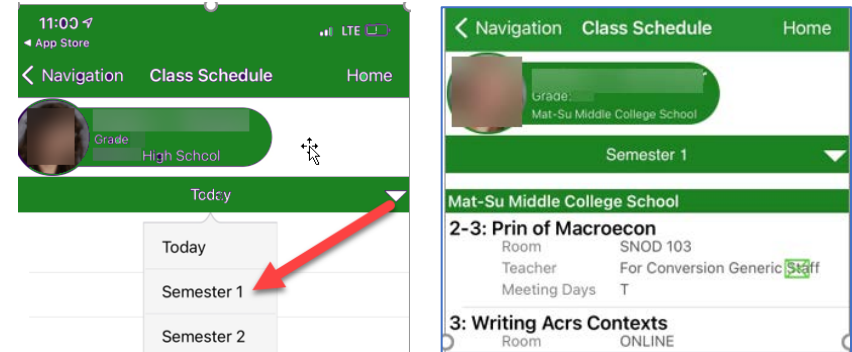

How to Read Student Schedule for Mat-Su Middle College School

Student schedules are available in StudentVUE/ParentVUE under the “Class Schedule” link.

StudentVUE/ParentVUE desktop view:

Period	Rotation Days	Course Title	Room Name	Teacher	Additional Staff Na...
3	T, R, F	Advanced Comp	ENGL SS M3	JOHN ROBERTSON	
3	M, W	History of US 1	FSM 103	For Conversion Gene	
4	T, R	Adv Mth Seminar	ANSEP A2		
5	M, W	Interm Algebra	SNOD 119	For Conversion Gene	
11	M, T, W, R, F	Physical Geography	ONLINE	For Conversion Gene	
11	M, T, W, R, F	AK Native Cultures	ONLINE	For Conversion Gene	

StudentVUE/ParentVUE phone app view:

- Class Schedule defaults to “Daily” schedule. Click dropdown to select “Semester 1” to see all classes.

Mat-Su Middle College Bell Schedule

	Mon [M]	Tues [T]	Wed [W]	Thurs [R]	Fri [F]
Rotation Days:					
Period 1: 7:45am - 8:50am					
Period 2: 9:00am - 10:15am					
Period 3: 10:30am - 11:45am					
Period 4: 12:00pm - 12:50pm					
Period 5: 1:00pm - 2 :15pm					
Period 6: 2:30pm - 3:45pm					
Period 7: 4:00pm - 5:15pm					
Period 8: 5:30pm - 6:45pm					
Period 9: 7:00pm - 8:15pm					
Period 10: 8:30pm - 9:45pm					
Period 11: ONLINE (no set day/time)					

College classes only

Important!

- College and high school classes are visible on StudentVUE class schedules; however, students must also check their college class schedule on their UAOnline account for official college class times, meeting days and room information.
- All MSMCS high school courses (Seminars, Adv Comp, Interm. Alg, etc.) are held in the MSMCS portables behind Snodgrass Hall.