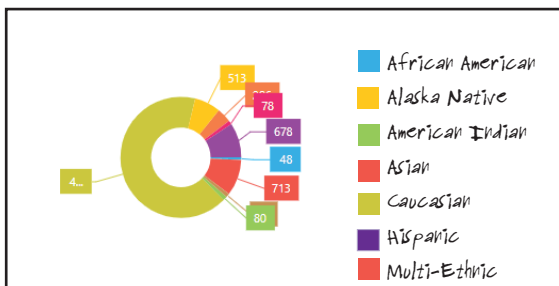

Student	Enrollment Date	Grade Level
Justin Ainsworth	08/31/2019	12
Caroline Holt	09/01/2019	11
Melissa Sadlowski	08/29/2019	11
Rebecca Piatt	08/31/2019	12
Reese Everett	08/31/2019	09
Marianne Southwick	08/31/2019	10
Tomas Andersen	08/31/2019	12

Teachers Requiring Subs