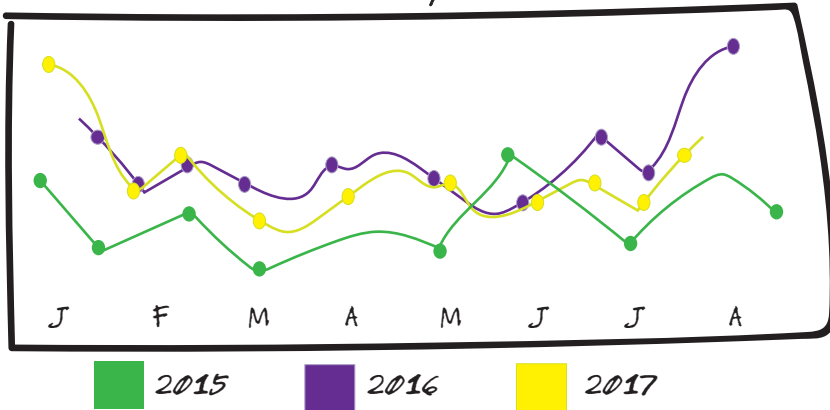

Student Ethnicity

Student	Absences	Letter Sent
Justin Ainsworth	10	X
Caroline Holt	9	XX
Melissa Sadlowski	6	X
Rebecca Piatt	4	X
Reese Everett	4	
Marianne Southwick	4	
Tomas Andersen	3	

School Focus: New Students